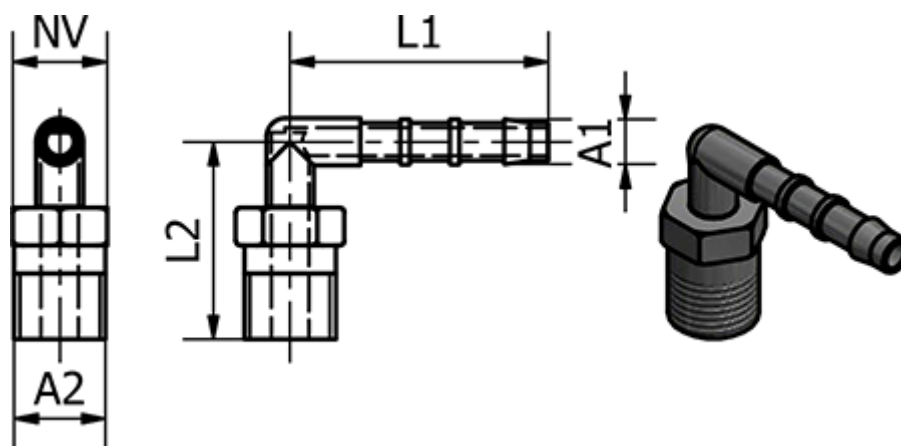

Article number: 58632331

Description: Tube Connector 32.331, Ø4 - R 1/8"  
Angle

## Measures

Ext. hose diameter A1 = 4

L1 = 16

L2 = 21

NV = 10

Thread A2 = R 1/8"